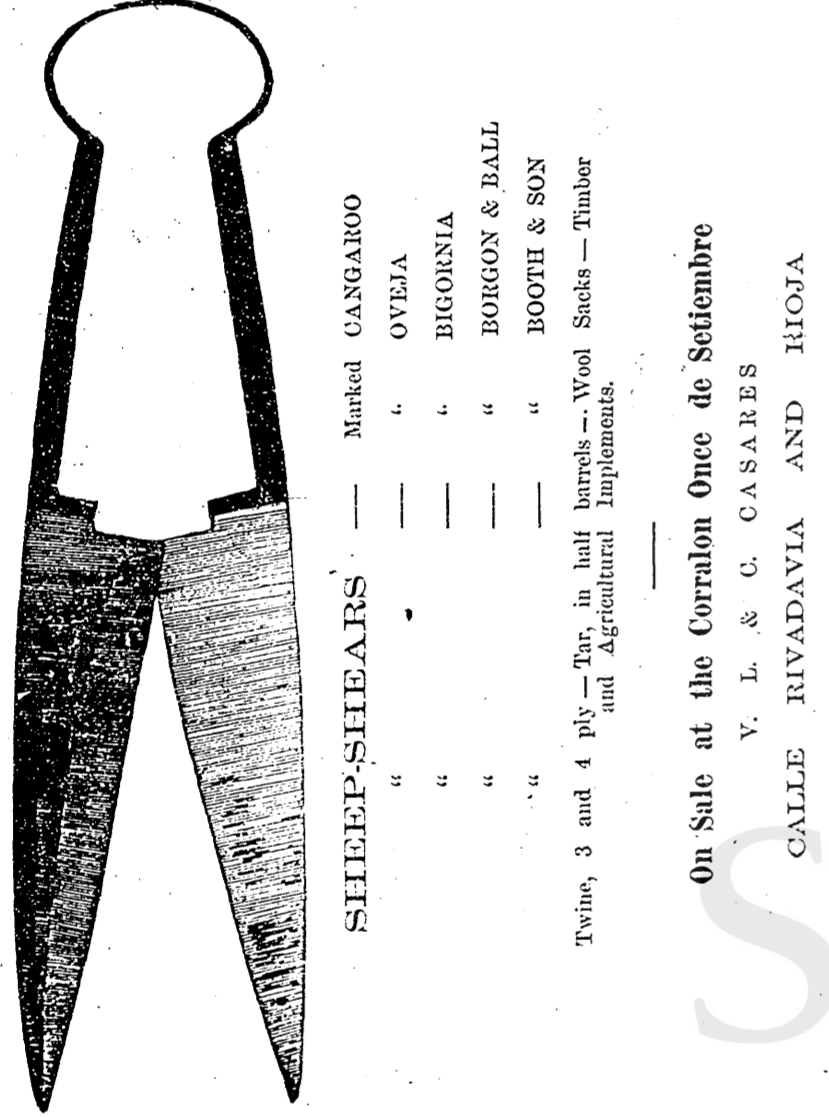

SAVINGS BANK BANK MAU & CO. 101-Calle Cangallo-103

The immense advantages of Accounts Current are now so generally felt and appreciated in the great emporiums of the River Plate...

First-The Bank receives at interest any sum from Twenty-five Dollars currency or one Silver Dollar upwards.

CELEBRATED SHEEP-DIP. LICOR DERMATOSICO.

Prepared by TORRE and BARTON, Druggists DEFENSA, 65, 67, and 69. Guaranteed Infalible for the Cure of Scab in Sheep.

Great Fancy Iron House. LEROY AND CO. Nos. 55, 57, 59 Calle Cuyo.

In this Establishment will be found the very best articles in the Hardware Fancy Trade. For the convenience of engineers, architects, master bricklayers, blacksmiths, private parties...

AL BUEN JARDINERO.

78-CALLE CHACABUCCO-78 STORE-HOUSE OF SEEDS OF ALL KINDS. BY WHOLESALE AND RETAIL. SEEDS OF AUSTRALIAN EUCALYPTUS.

Table with columns for station names, line numbers, and distances. Includes stations like Almirante, Barracas, and San Pedro.

THE RIVER PLATE TELEGRAPH COMPANY (Limited). NOTICE.

The above Company having concluded arrangements with the Ferro-Carril de la Boca y Ensenada for the purpose of facilitating telegraphic communication between the two lines...

Table showing telegraph rates for various lines and stations, including Ensenada and Montevideo.

The River Plate Telegraph Company has also entered into arrangements with the European Submarine Telegraphs, and receives telegrams for Europe, Asia, United States, Australia &c.

TRANSATLANTIC FIRE INSURANCE COMPANY IN HAMBURG.

Capital, 1,000,000 Prussian Thalers. Insures all kinds of Buildings, Merchandise, and other Property against Loss or Damage by Fire.

BANOS PUBLICOS DE GRAN HOTEL ARGENTINO. 1-CALLE 25 DE MAYO-1

THE COLONIA DOCK THIS "DOCK" IS IN FINE WORKING ORDER.

FAMILY GROCERY STORE STOCK. EVERY ARTICLE WARRANTED.

Compania Tramways DE LA CIUDAD DE B. AIRES. (LIMITADA) NUMEROS PREMIADOS.

Table listing lottery numbers and prizes for the tramway company, including amounts in pesos and centavos.

B. Ayres & Ensenada Railway. Reduction in Prices of Monthly Tickets.

From 1st OCTOBER, 1873, the Prices of Monthly Tickets will be as follows: 1st Class $100 m.p. 2d 400 m.p. 3d 1.50 m.p.

Table showing railway fares for various routes between Buenos Aires and Ensenada.

LANUS LA ADMINISTRACION. e 426 16p e 27

The most scientific manner, by thoroughly educated chemists and Druggists, who have had many years' experience.

THE PUREST COD LIVER OIL. LONDON AND LIVERPOOL PHARMACY.